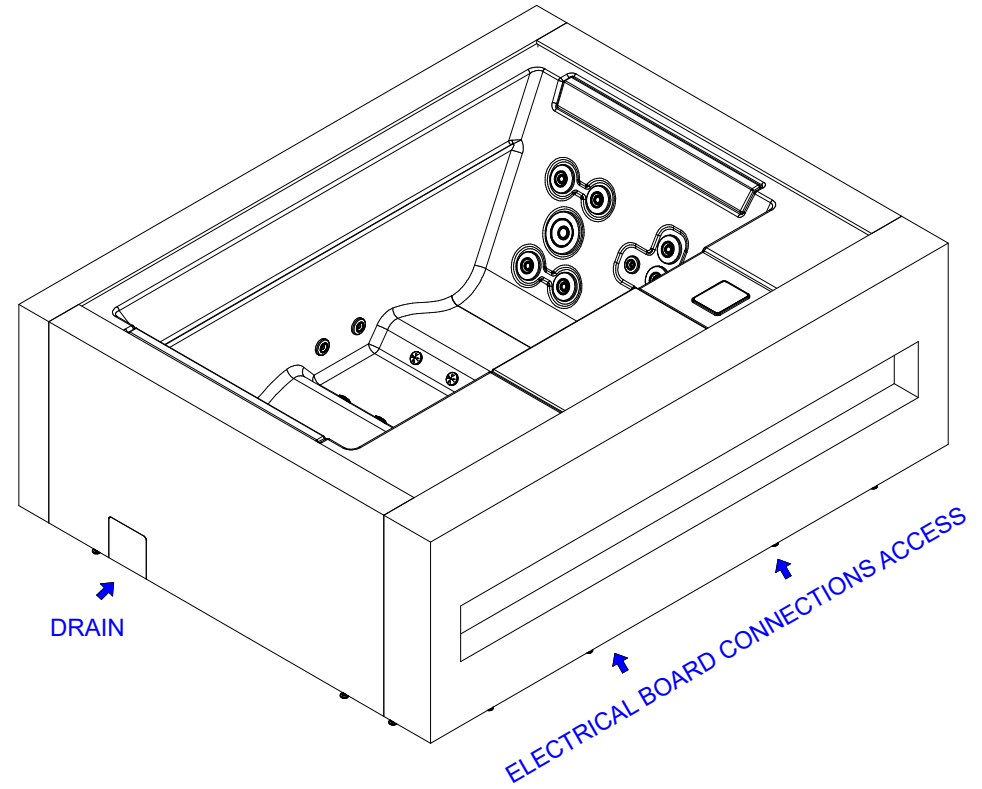

↑
↑
ELECTRICAL BOARD CONNECTIONS ACCESS

WARNING:
It's essential to keep a minimum clearance access of 700mm all around.

DRAWN OLEG DIODOROV	2019-01-17	 TITLE <h1>Nexus Spa by Aquatica</h1>		
CHECKED				
QA				
APPROVED				
		SIZE C	DWGNO	REV
		SCALE		SHEET 1 OF 1